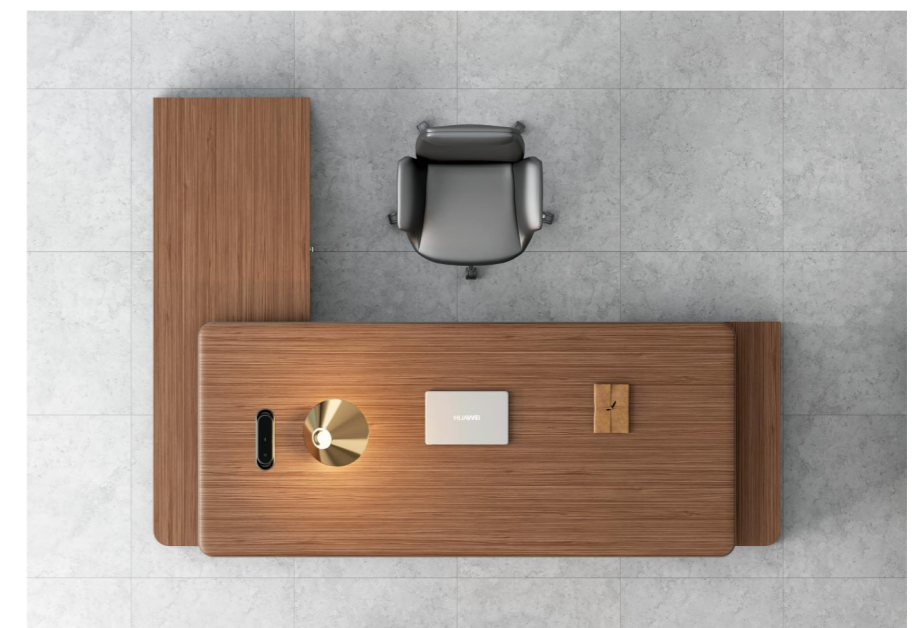

The exquisite beauty of nature harmonizes with the precision of modern craftsmanship, uniting timeless elegance with enduring sophistication.