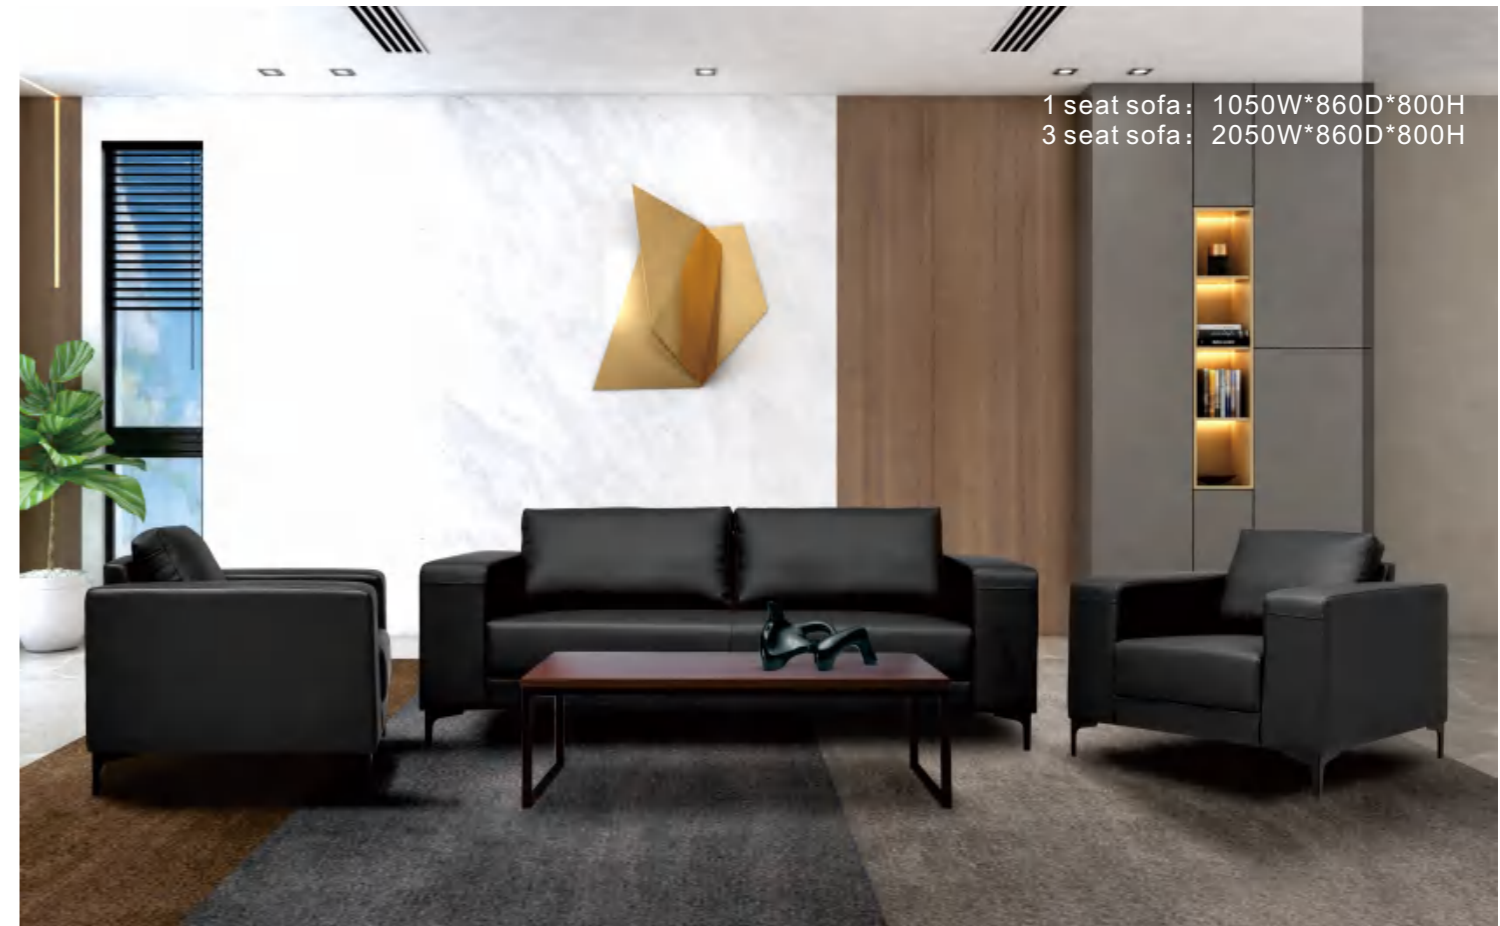

Model: DA1098

1 seat sofa:  
770W\*740D\*730H

3 seat sofa:  
1770W\*740D\*730H

1 seat sofa:  
770W\*740D\*730H

3seat sofa:  
1770W\*740D\*730H

Model: DA1094

1 seat sofa: 1050W\*860D\*800H  
3 seat sofa: 2050W\*860D\*800H